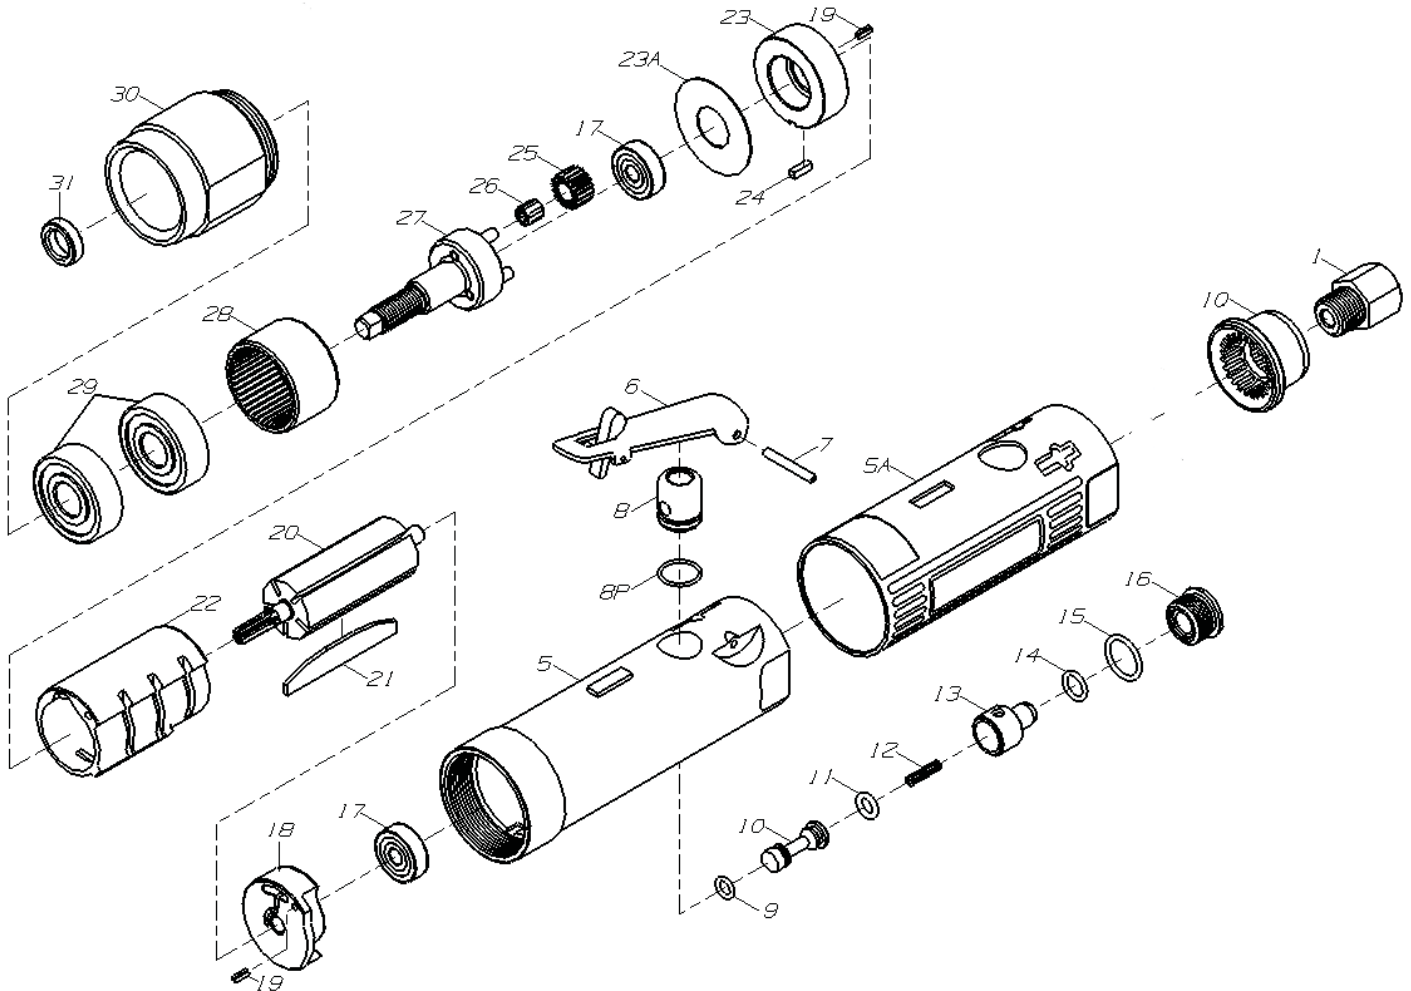

253-58 PNEUMATIC POWER UNIT PARTS LIST

ITEM NO.	PART NO.	DESCRIPTION	REQ'D TOOL	ITEM NO.	PART NO.	DESCRIPTION	REQ'D TOOL
1	103132	Inlet Bushing	1	17	0626-ZZ0A	Ball Bearing	2
1Q	103129	Exhaust Deflector	1	18	103116	Rear End Plate	1
5	303305	Motor Housing	1	19	P-0025-060	Pin	2
5A	103118-S	Housing Sleeve	1	20	303319	Rotor	1
6	103127	Lever	1	21	303115	Rotor Blades	5
7	P-0030-220	Lever Pin	1	22	303112	Cylinder	1
8	103126	Valve Bushing	1	23	303323	Front End Plate	1
8P	O-1100-120	O-Ring	1	23A	103322A	Washer	1
9	O-0500-150	O-Ring	1	24	303324	Key	1
10	103125	Throttle Valve	1	25	103323	Idler Gear	3
11	O-0500-200	O-Ring	1	26	K477TN	Needle Bearing	3
12	103123	Spring	1	27	303327	Idler Gear Plate	1
13	103122	Air Regulator	1	28	303328	Ring Gear	1
14	O-0700-180	O-Ring	1	29	6201-Z00A	Ball Bearing	2
15	O-1100-250	O-Ring	1	30	303330	Gear Cap	1
16	103119	Valve Screw	1	31	303331	Washer	1