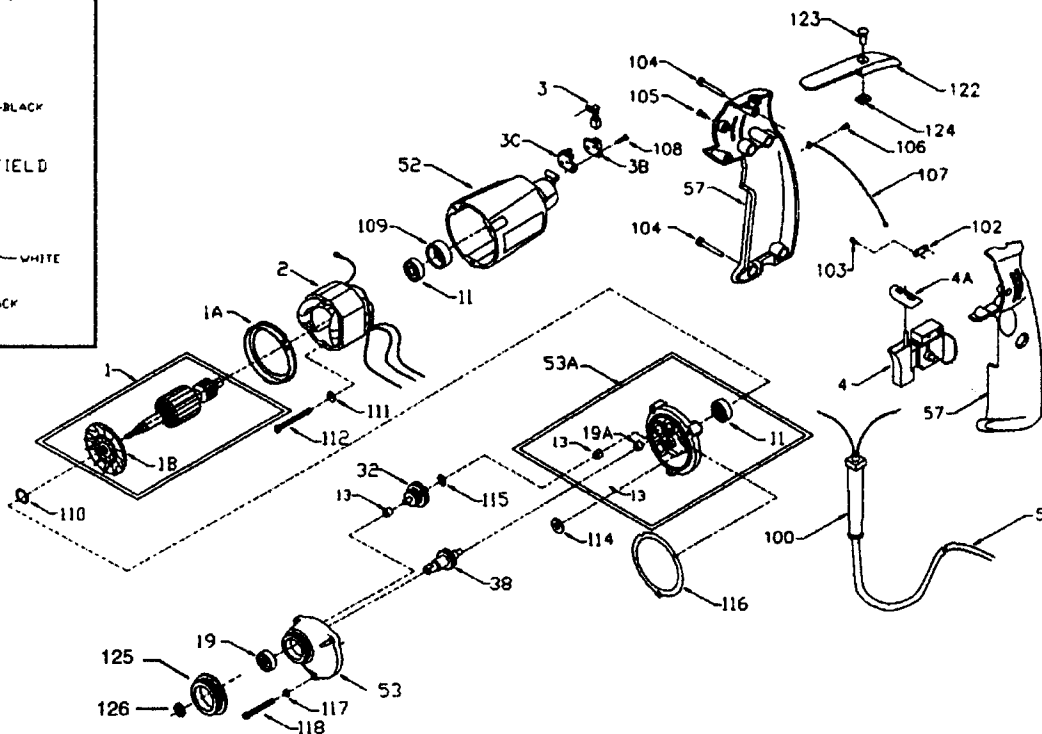

Power Unit 253-41 PARTS LIST

REF. #	PART #	DESCRIPTION	REF. #	PART #	DESCRIPTION
1	876480	Armature	100	810882	Strain Reliever
1A	811350	Baffle	102	861434	Cord Clamp
1B	811292	Armature Fan	103	693104	Screw
2	877653	Field	104	688401	Screw
3	869734	Brush	105	866340	Screw
3B	869691	Brush Holder	106	864137	Screw
3C	811490	Brush Insulator	107	876576	Lead Assy.
4	876481	Switch	108	864136	Brush Holder Screw
4A	876392	Handle Plug	109	694432	Bearing Mount
5	695854	Cord	110	847564	Snap-ring (Service Only)
11	855284	Bearing	111	802214	Washer
13	693808	Needle Bearing	112	699085	Self-tapping Screw
19A	693808	Needle Bearing	114	852714	Slinger
19	855220	Bearing	115	848741	Washer
32	875363	Idler Gear Assy.	116	697203	Gasket
38	890841	Spindle Assy.	117	802648	Lock Washer
52	876677	Motor Housing, Incl.: Ref. 109	118	694015	Self-tapping Screw
53	697884	Gear Housing	122	875861	Belt Clip
53A	697684	Intermediate Plate, Incl.: Ref. 11, 13, 19A	123	876181	Screw
57	876612	Handle Assy. Incl.: Ref. 102, 103, 104, 105	124	875862	Nut
			125	696051	Adapter Ring
			126	696038	Spacer