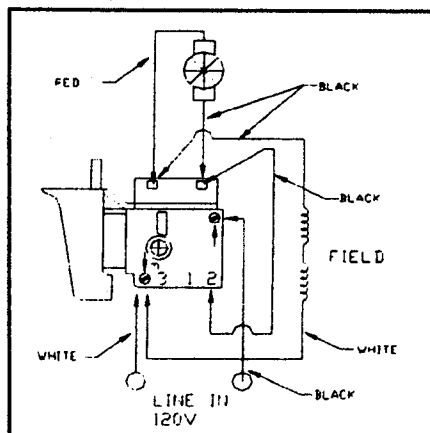

Power Unit 253-41 PARTS LIST

REF. #	PART #	DESCRIPTION	REF. #	PART #	DESCRIPTION
1	876480	Armature	100	810882	Strain Reliever
1A	811350	Baffle	102	861434	Cord Clamp
1B	811292	Armature Fan	103	693104	Screw
2	877653	Field	104	688401	Screw
3	869734	Brush	105	866340	Screw
3B	869691	Brush Holder	106	864137	Screw
3C	811490	Brush Insulator	107	876576	Lead Assy.
4	876481	Switch	108	864136	Brush Holder Screw
4A	876392	Handle Plug	109	694432	Bearing Mount
5	695854	Cord	110	847564	Snap-ring (Service Only)
11	855284	Bearing	111	802214	Washer
13	693808	Needle Bearing	112	699085	Self-tapping Screw
19A	693808	Needle Bearing	114	852714	Slinger
19	855220	Bearing	115	848741	Washer
32	875363	Idler Gear Assy.	116	697203	Gasket
38	890841	Spindle Assy.	117	802648	Lock Washer
52	876677	Motor Housing, Incl.: Ref. 109	118	694015	Self-tapping Screw
53	697884	Gear Housing	122	875861	Belt Clip
53A	697684	Intermediate Plate, Incl.: Ref. 11, 13, 19A	123	876181	Screw
57	876612	Handle Assy. Incl.: Ref. 102, 103, 104, 105	124	875862	Nut
			125	696051	Adapter Ring
			126	696038	Spacer