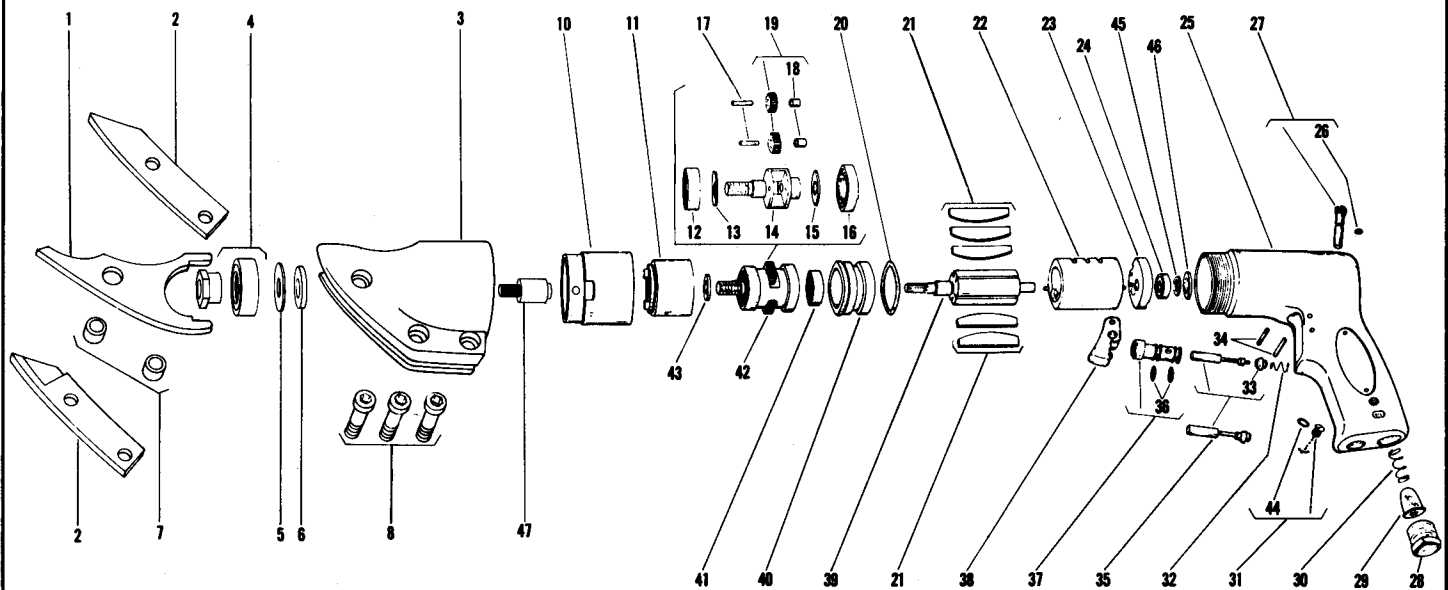

THE KETT TOOL COMPANY

5055 Madison Road, Cincinnati, Ohio 45227
Telephone 513 / 271-0333

SERVICE PARTS LIST KETT/WPB MODEL S-200 PNEUMATIC SHEAR

WARRANTY DOES NOT APPLY IF UNIT IS NOT PROPERLY LUBRICATED

Figure	Part No.	Description	Figure	Part No.	Description
1.	60-21	Center Blade	24.	10257	Bearing – Ball
2.	60-22R	Side Knife, Right	25.	33894	Housing
	60-22L	Side Knife, Left	26.	14349	Ring – "O"
3.	60-23	Shear Housing	27.	33936	Ass'm – Speed Control & "O" Ring
4.	60-24	Eccentric Bearing Assembly (Incl. Hex. Eccentric, outer ring and needle bearing)	28.	44100	Bushing – Reducing
5.	60-25	Thin Washer, Large	29.	33993	Screen – Air
6.	6026	Thick Washer, Large	30.	21402	Spring – Screen
7.	60-27	Spacer Bushing (2)	31.	33991	Plug – Oil
8.	60-28	Cap Screw (3)	32.	21401	Spring – Valve
9.	60-29	Allen Wrench (Not Shown)	33.	14325	Valve
10.	54038	Ring – Lock	34.	30325	Pin – Groove (2)
11.	19168	Gear – Ring	35.	33887	Ass'm – Valve & Plunger
12.	10221	Bearing – Ball	36.	14291	Ring – "O" (2)
13.	25987	Washer	37.	33935	Ass'm – Valve Seat & "O" Rings
14.	22613	Spindle – Chuck	38.	33881	Trigger
15.	25439	Washer	39.	44125	Rotor
16.	10203	Bearing – Ball	40.	33941	Plate – "O" Ring & Lower End
17.	30062	Pin (2)	41.	10220	Bearing – Ball
18.	10040	Bushing (2)	42.	33885	Ass'm – Spindle
19.	19314	Ass'm – Gear and Bushing	43.	44122	Spacer
20.	14342	Ring – "O"	44.	14369	Ring "O"
21.	33937	Vane – Rotor (Set of 5)	45.	21491	Retainer
22.	33934	Ass'm – Cylinder & Pins	46.	14390	Ring – Quad
23.	10518	Plate – Upper End	47.	68445	Shaft Extension